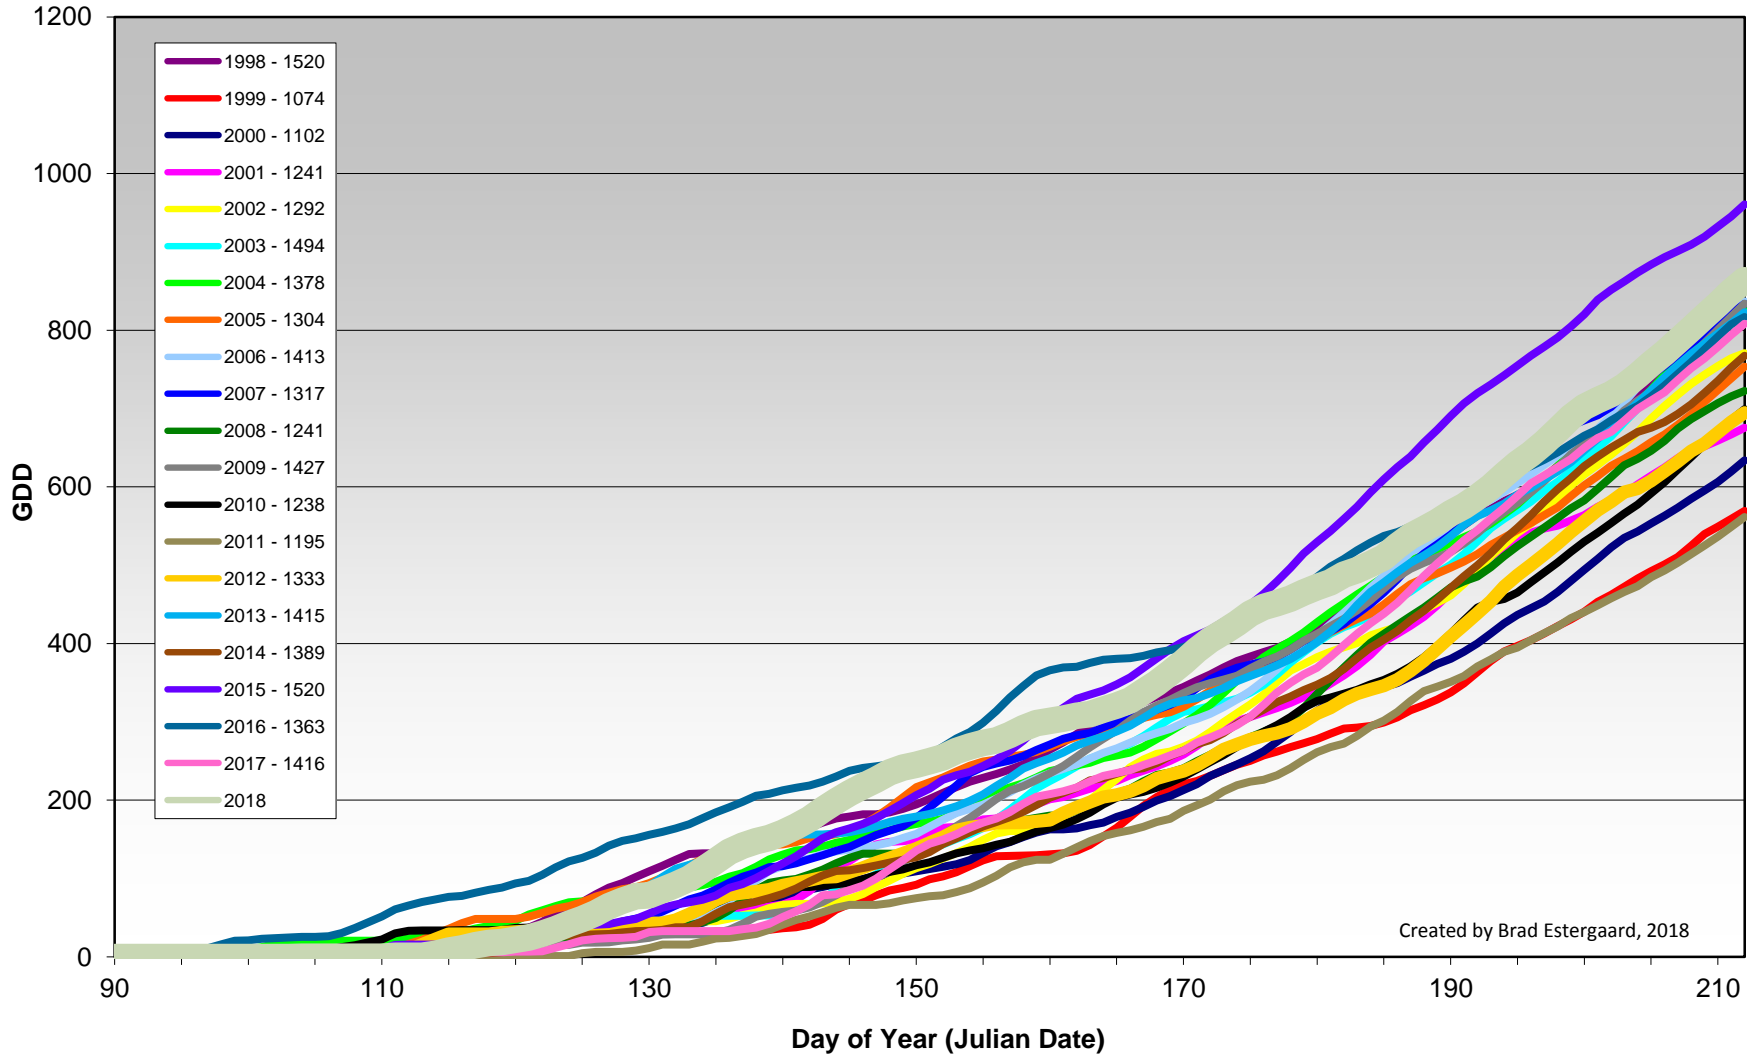

## Summerland - Total Monthly Growing Degree Days [JULY] - 1998-2018

Month Created by Brad Estergaard, 2018

# Summerland - Growing Degree Day Accumulation - 1998-2018 - April through July

Created by Brad Estergaard, 2018