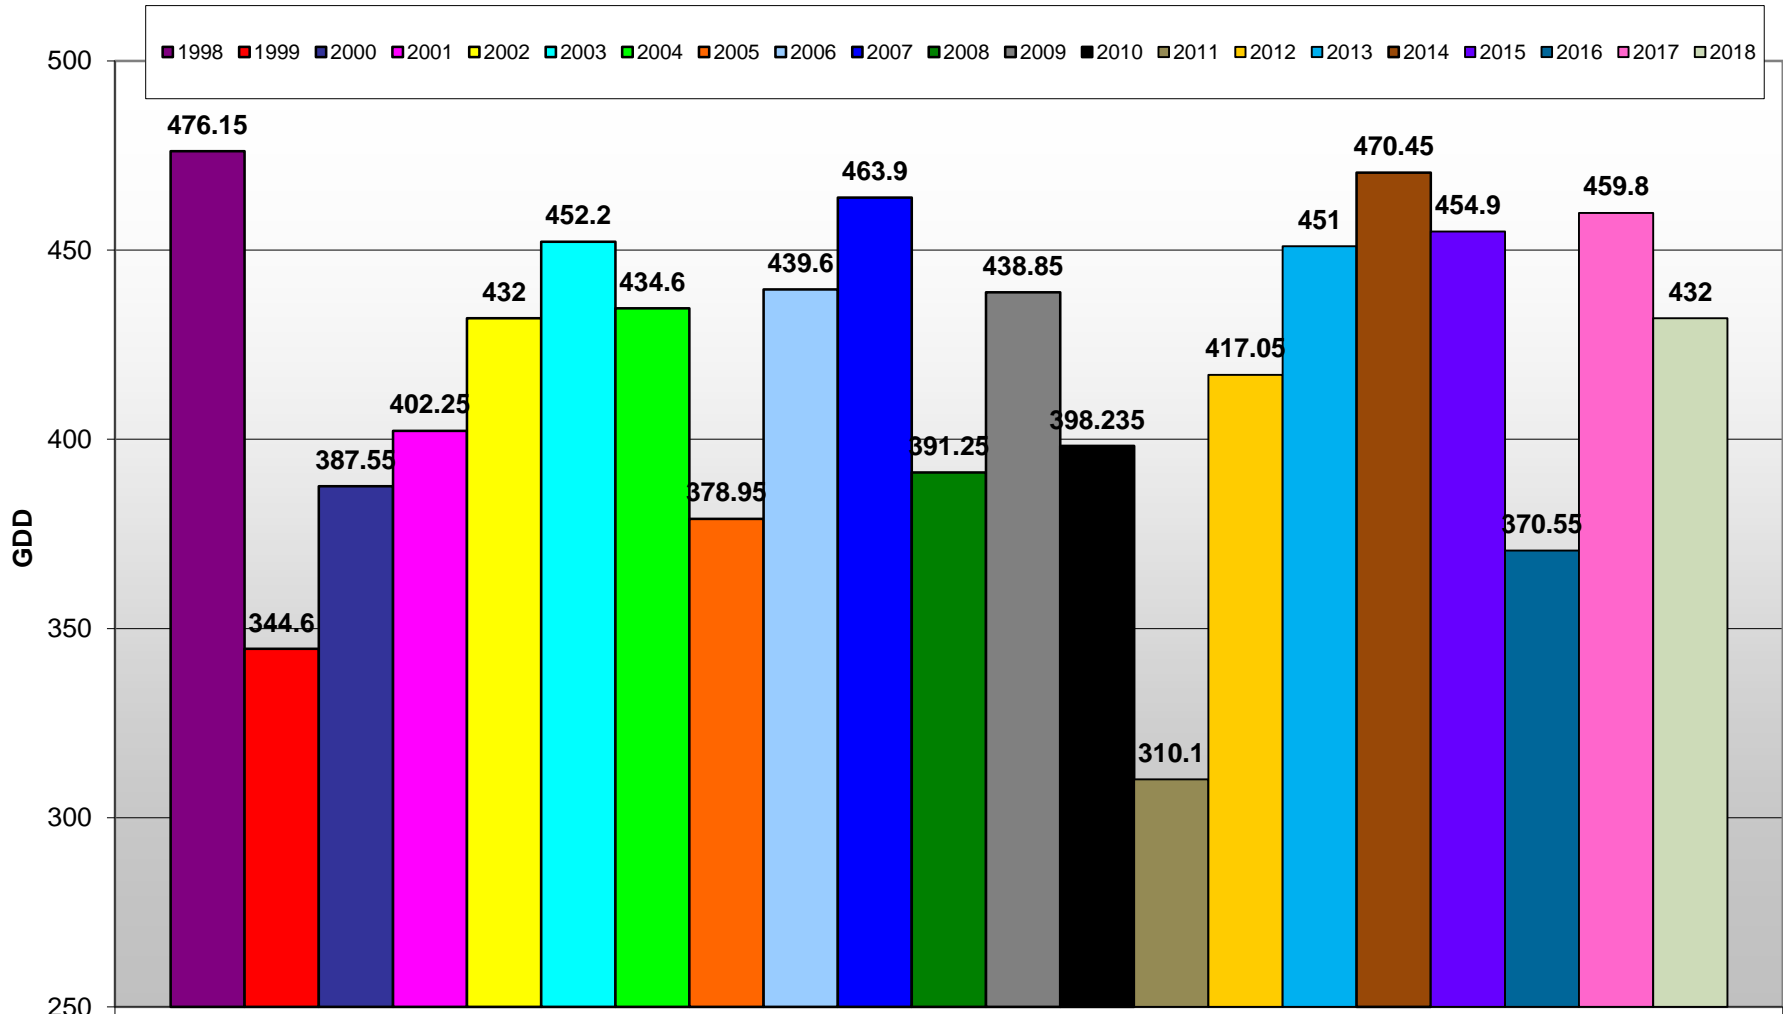

Osoyoos - Total Monthly Growing Degree Days [JULY] - 1998-2018

July

Created by Brad Estergaard, 2018

Month