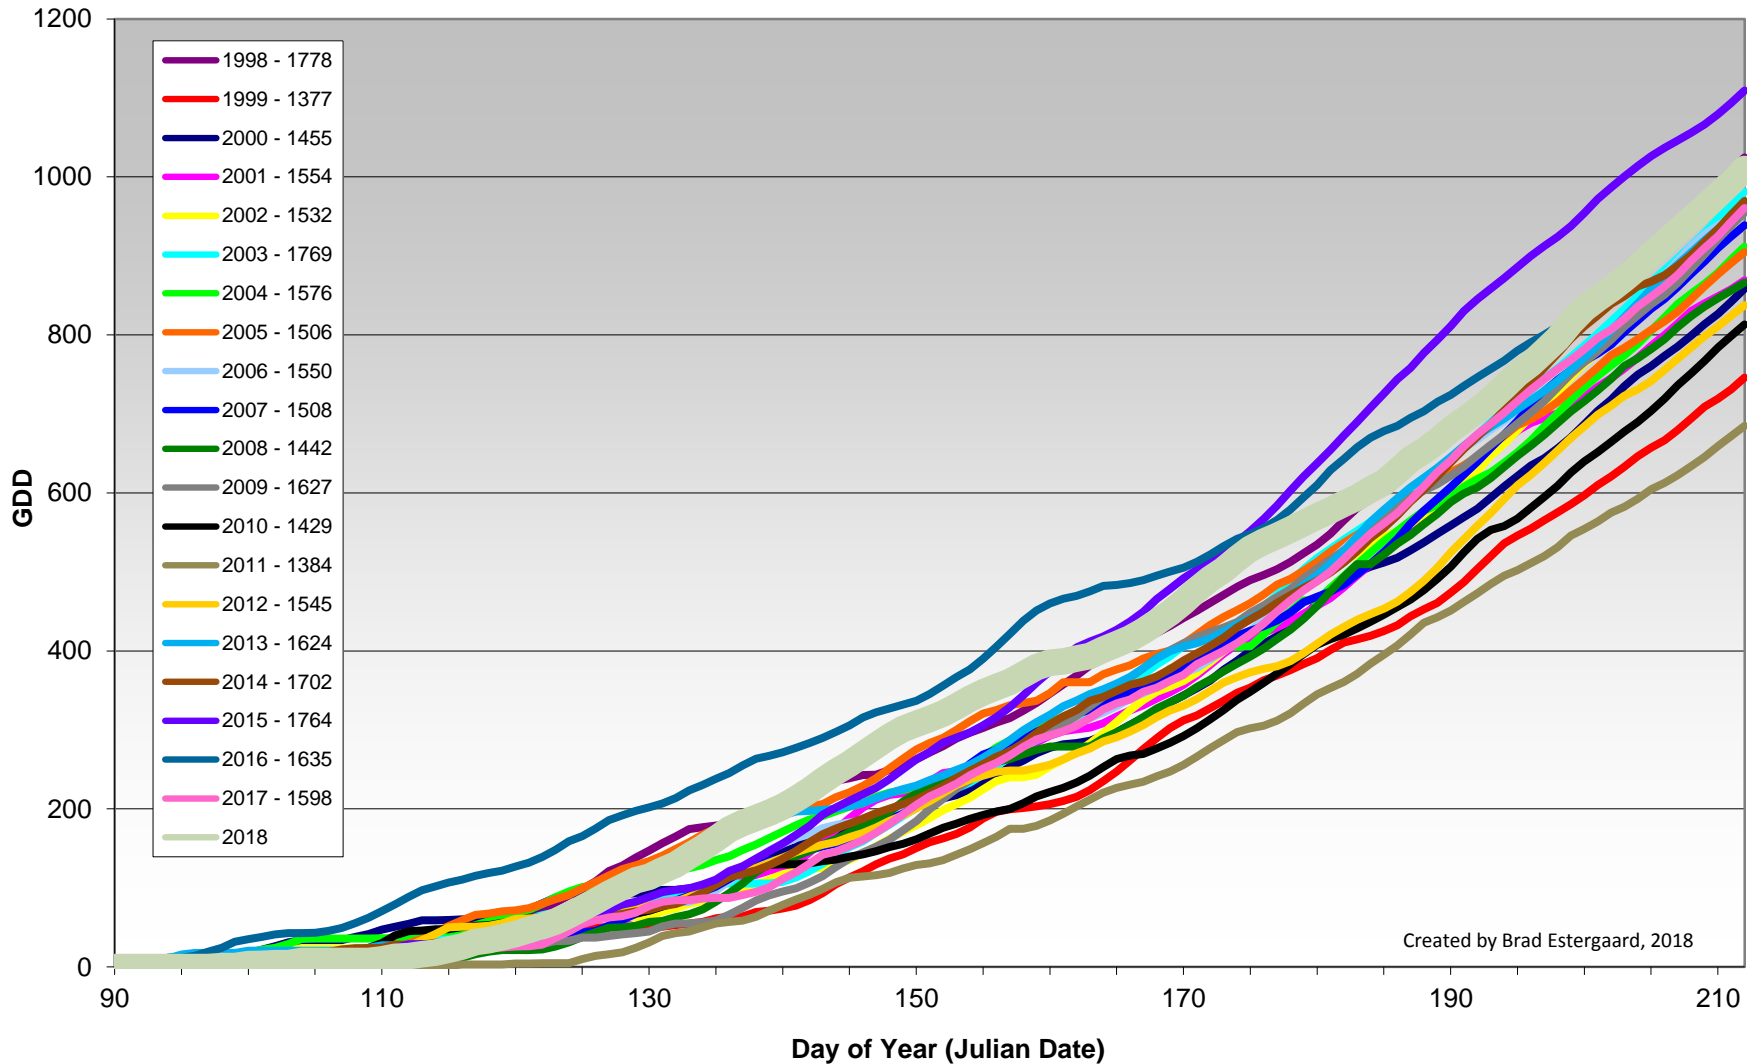

# Summerland - Growing Degree Day Accumulation - 1998-2018

Created by Brad Estergaard, 2018

## Osoyoos - Total Monthly Growing Degree Days [JULY] - 1998-2018

July

Created by Brad Estergaard, 2018

Month

## Osoyoos - Growing Degree Day Accumulation - 1998-2018 - April through July

Created by Brad Estergaard, 2018