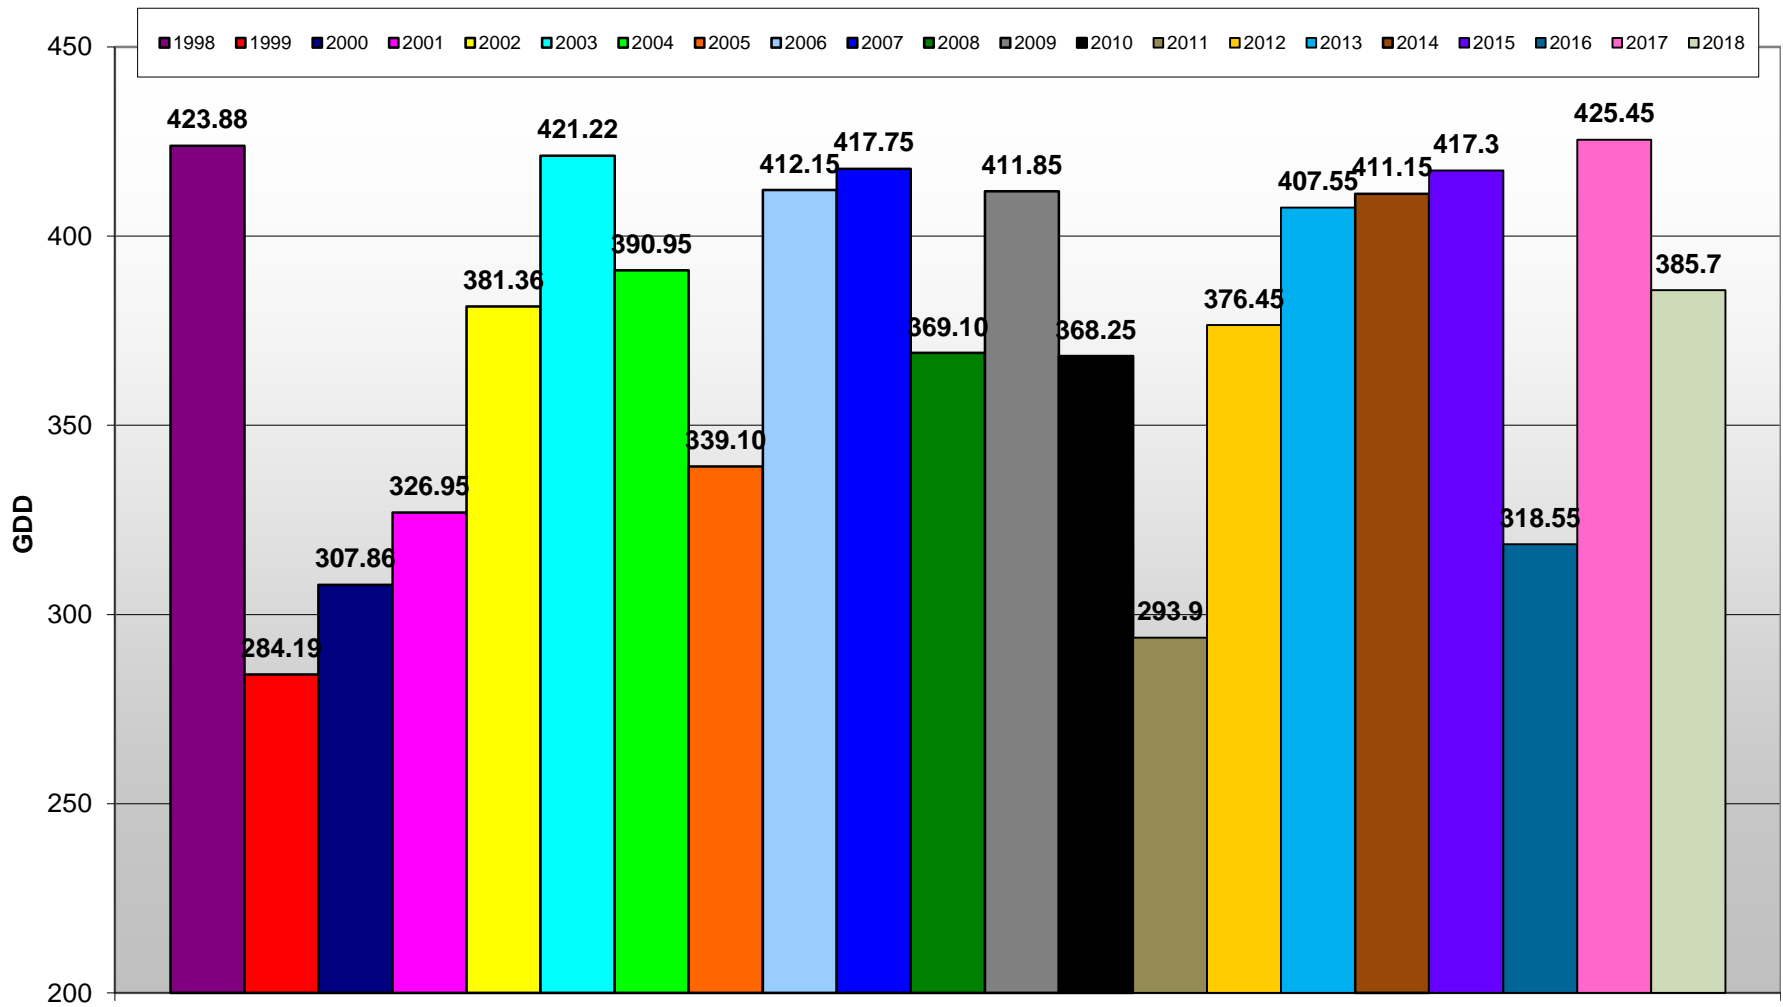

## Summerland - Total Monthly Growing Degree Days [JULY] - 1998-2018

Month Created by Brad Estergaard, 2018

# Summerland - Growing Degree Day Accumulation - 1998-2018 - April through July

Created by Brad Estergaard, 2018