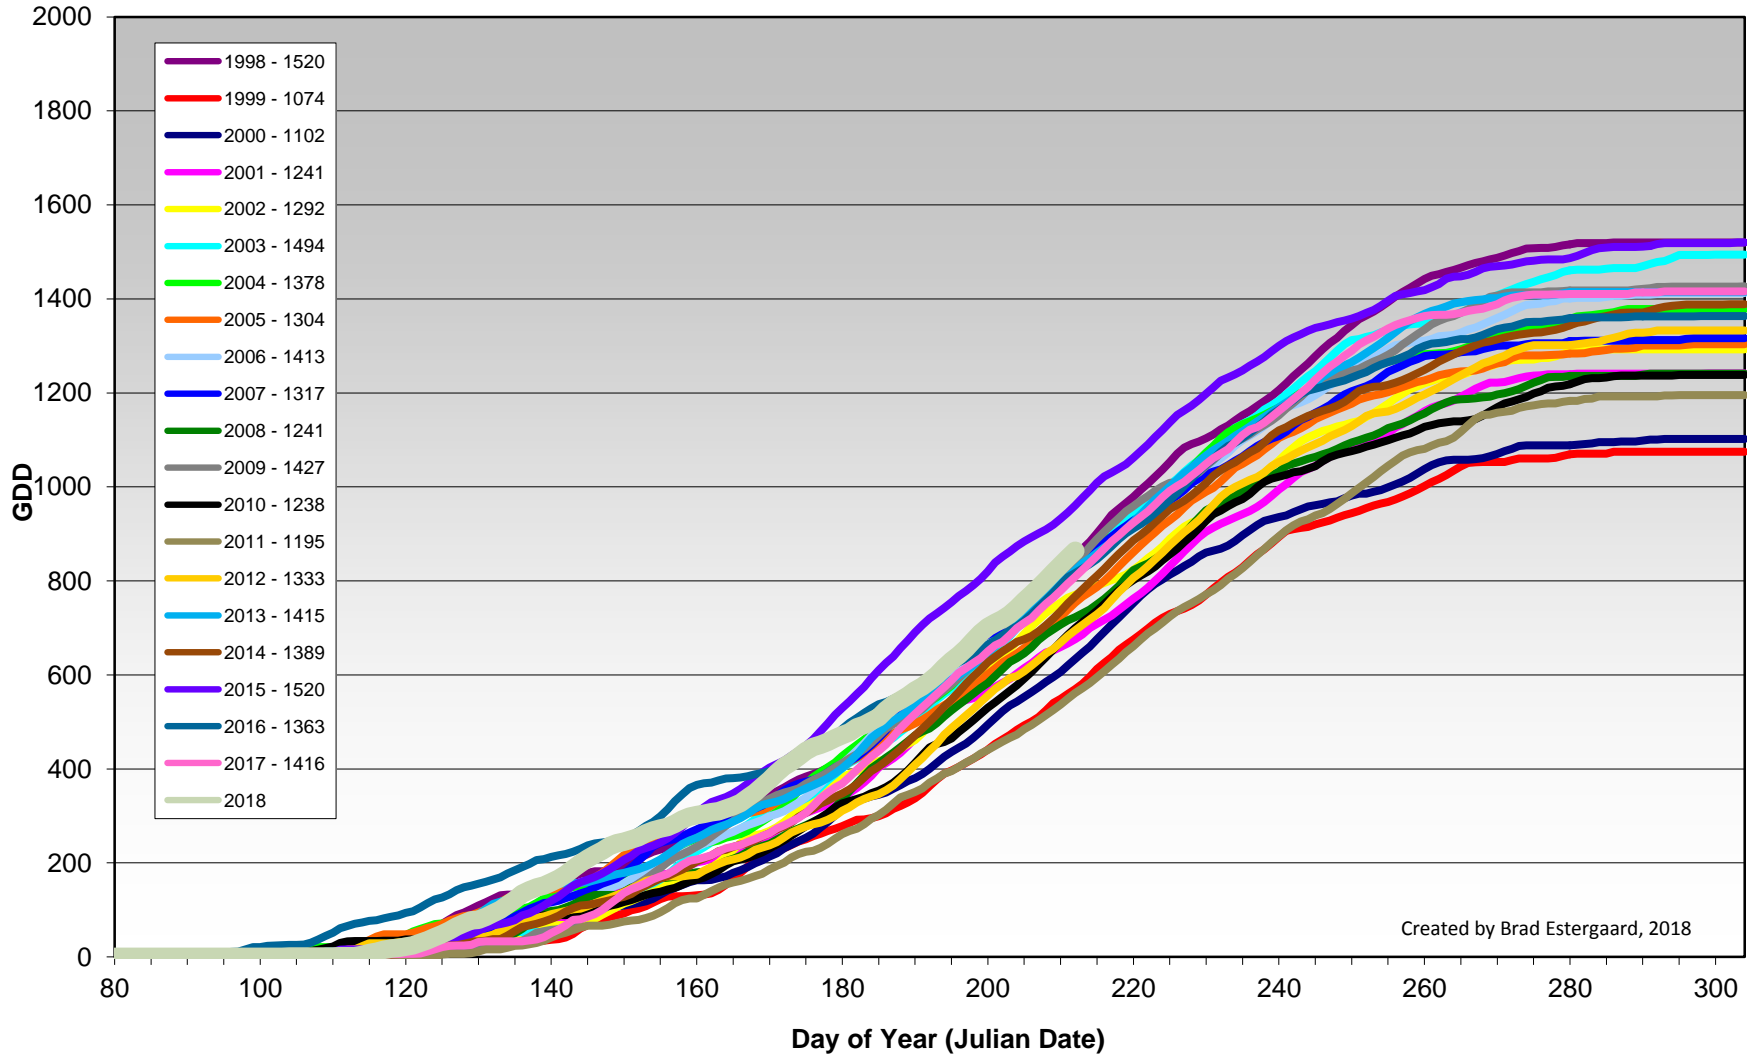

Summerland - Growing Degree Day Accumulation - 1998-2018

Created by Brad Estergaard, 2018