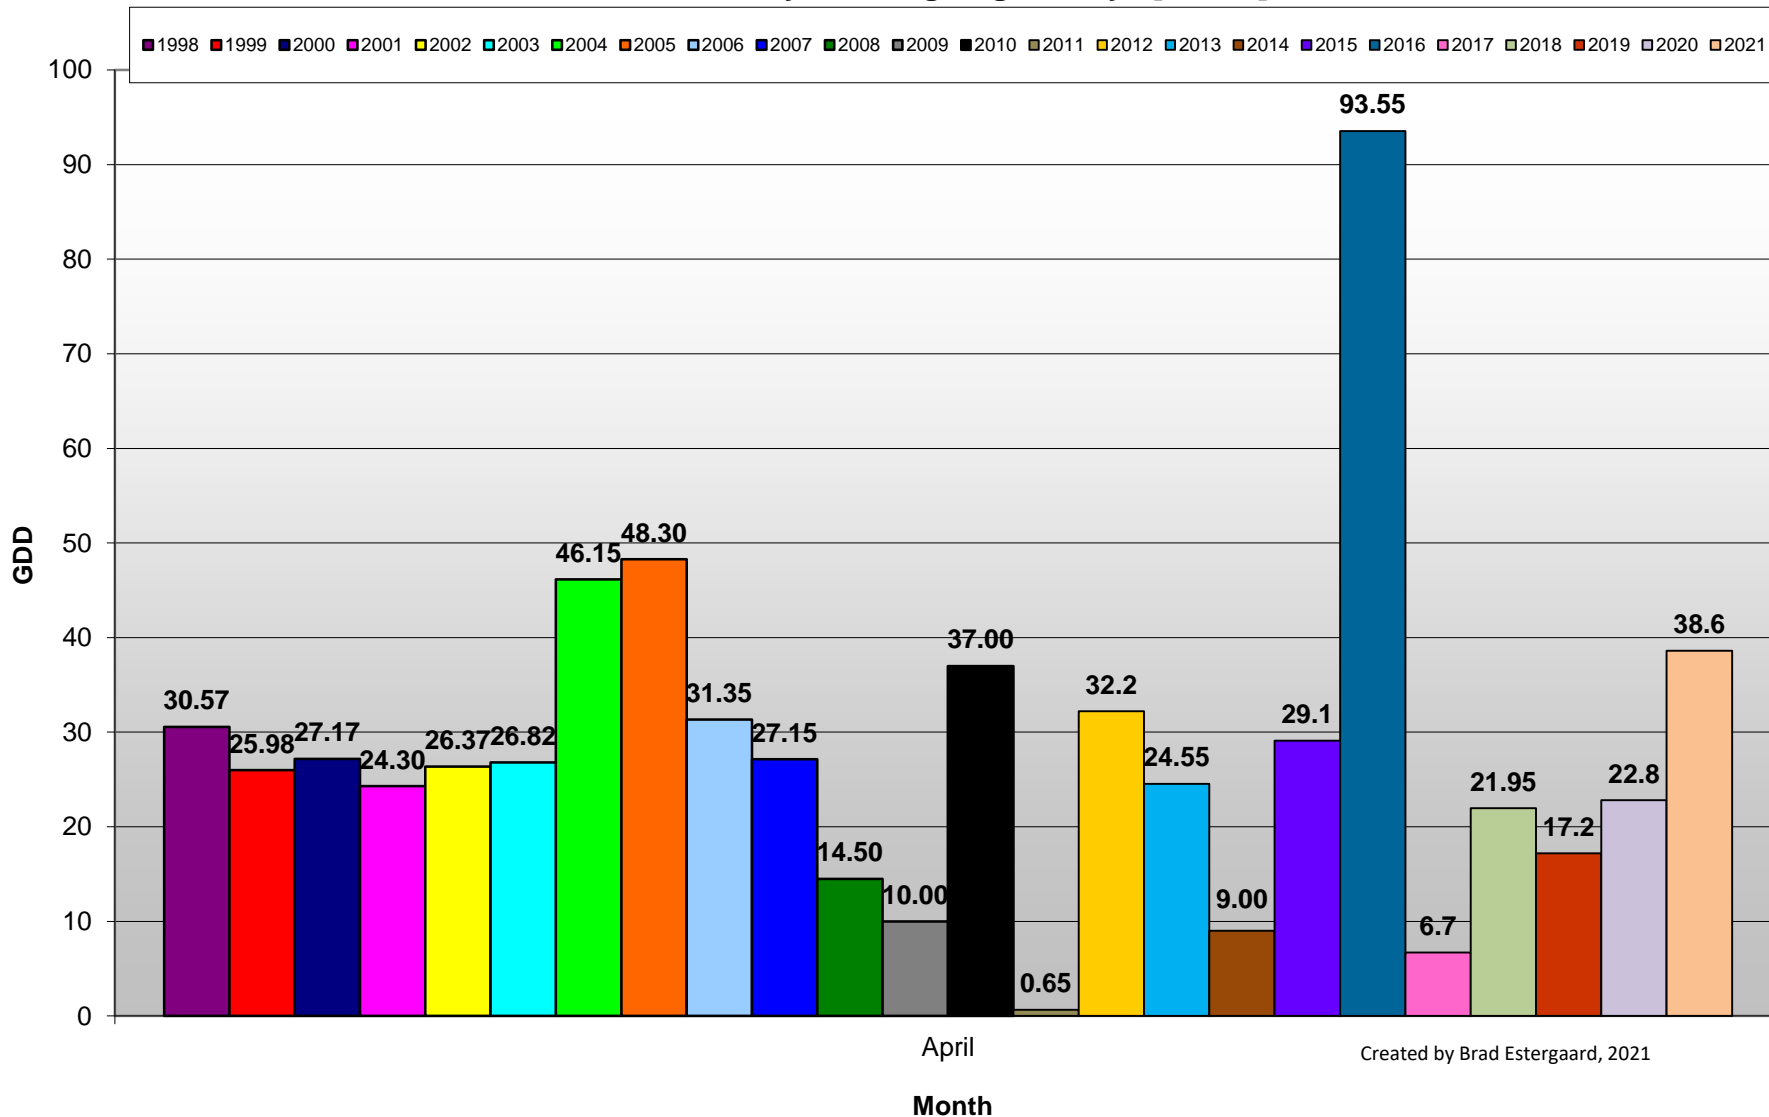

Summerland - Total Monthly Growing Degree Days [APRIL] - 1998-2021

Osoyoos - Total Monthly Growing Degree Days [APRIL] - 1998-2021

April

Created by Brad Estergaard, 2021

Month