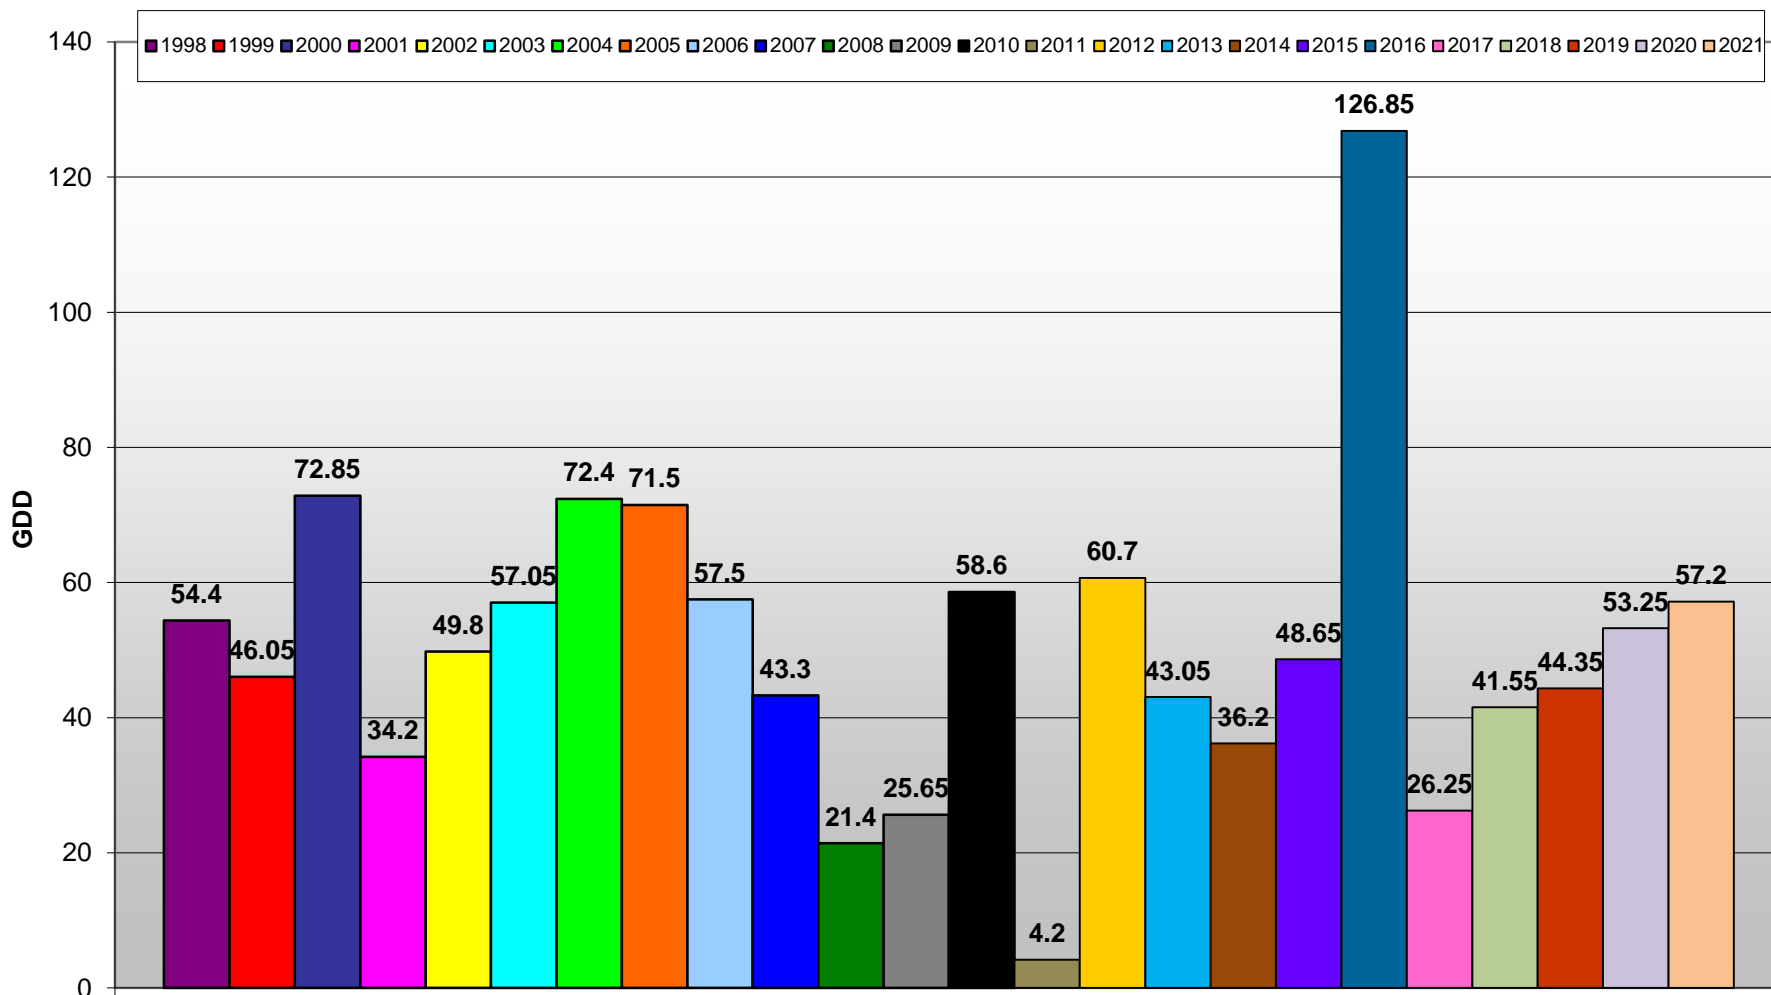

Summerland - Total Monthly Growing Degree Days [APRIL] - 1998-2021

Osoyoos - Total Monthly Growing Degree Days [APRIL] - 1998-2021

April

Created by Brad Estergaard, 2021

Month