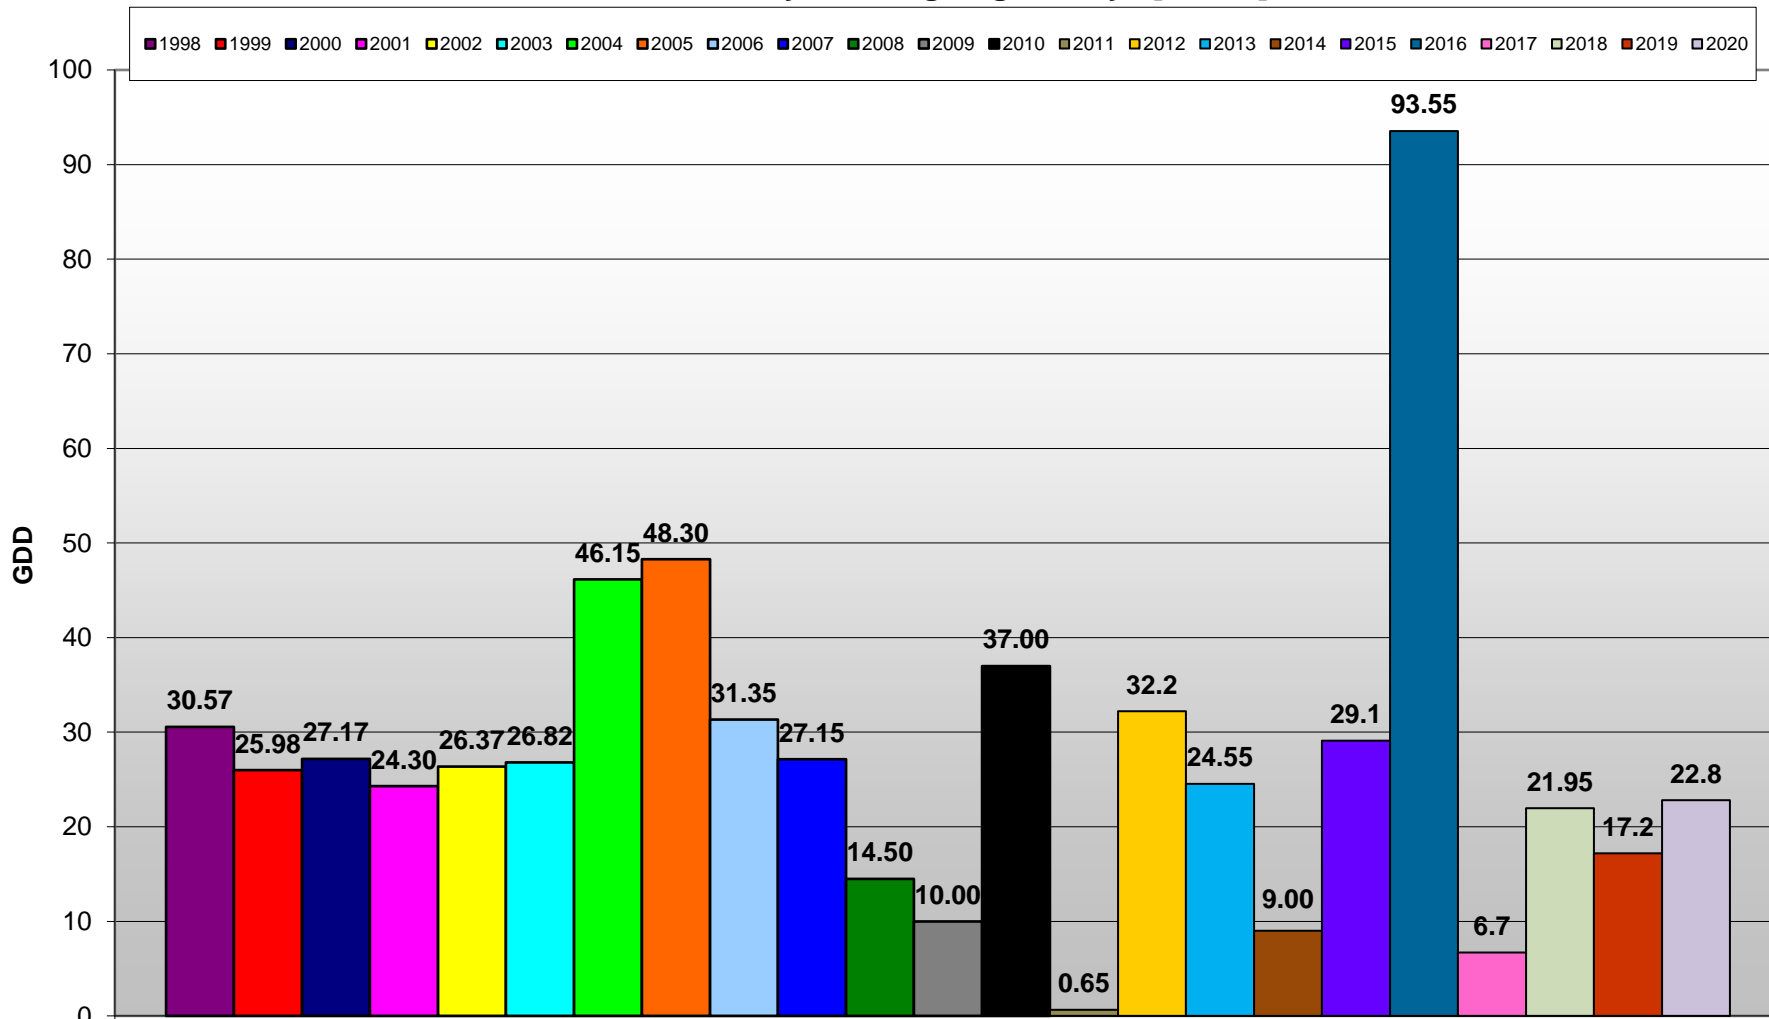

## Summerland - Total Monthly Growing Degree Days [APRIL] - 1998-2020

April

Created by Brad Estergaard, 2020

Month

## Osoyoos - Total Monthly Growing Degree Days [APRIL] - 1998-2020